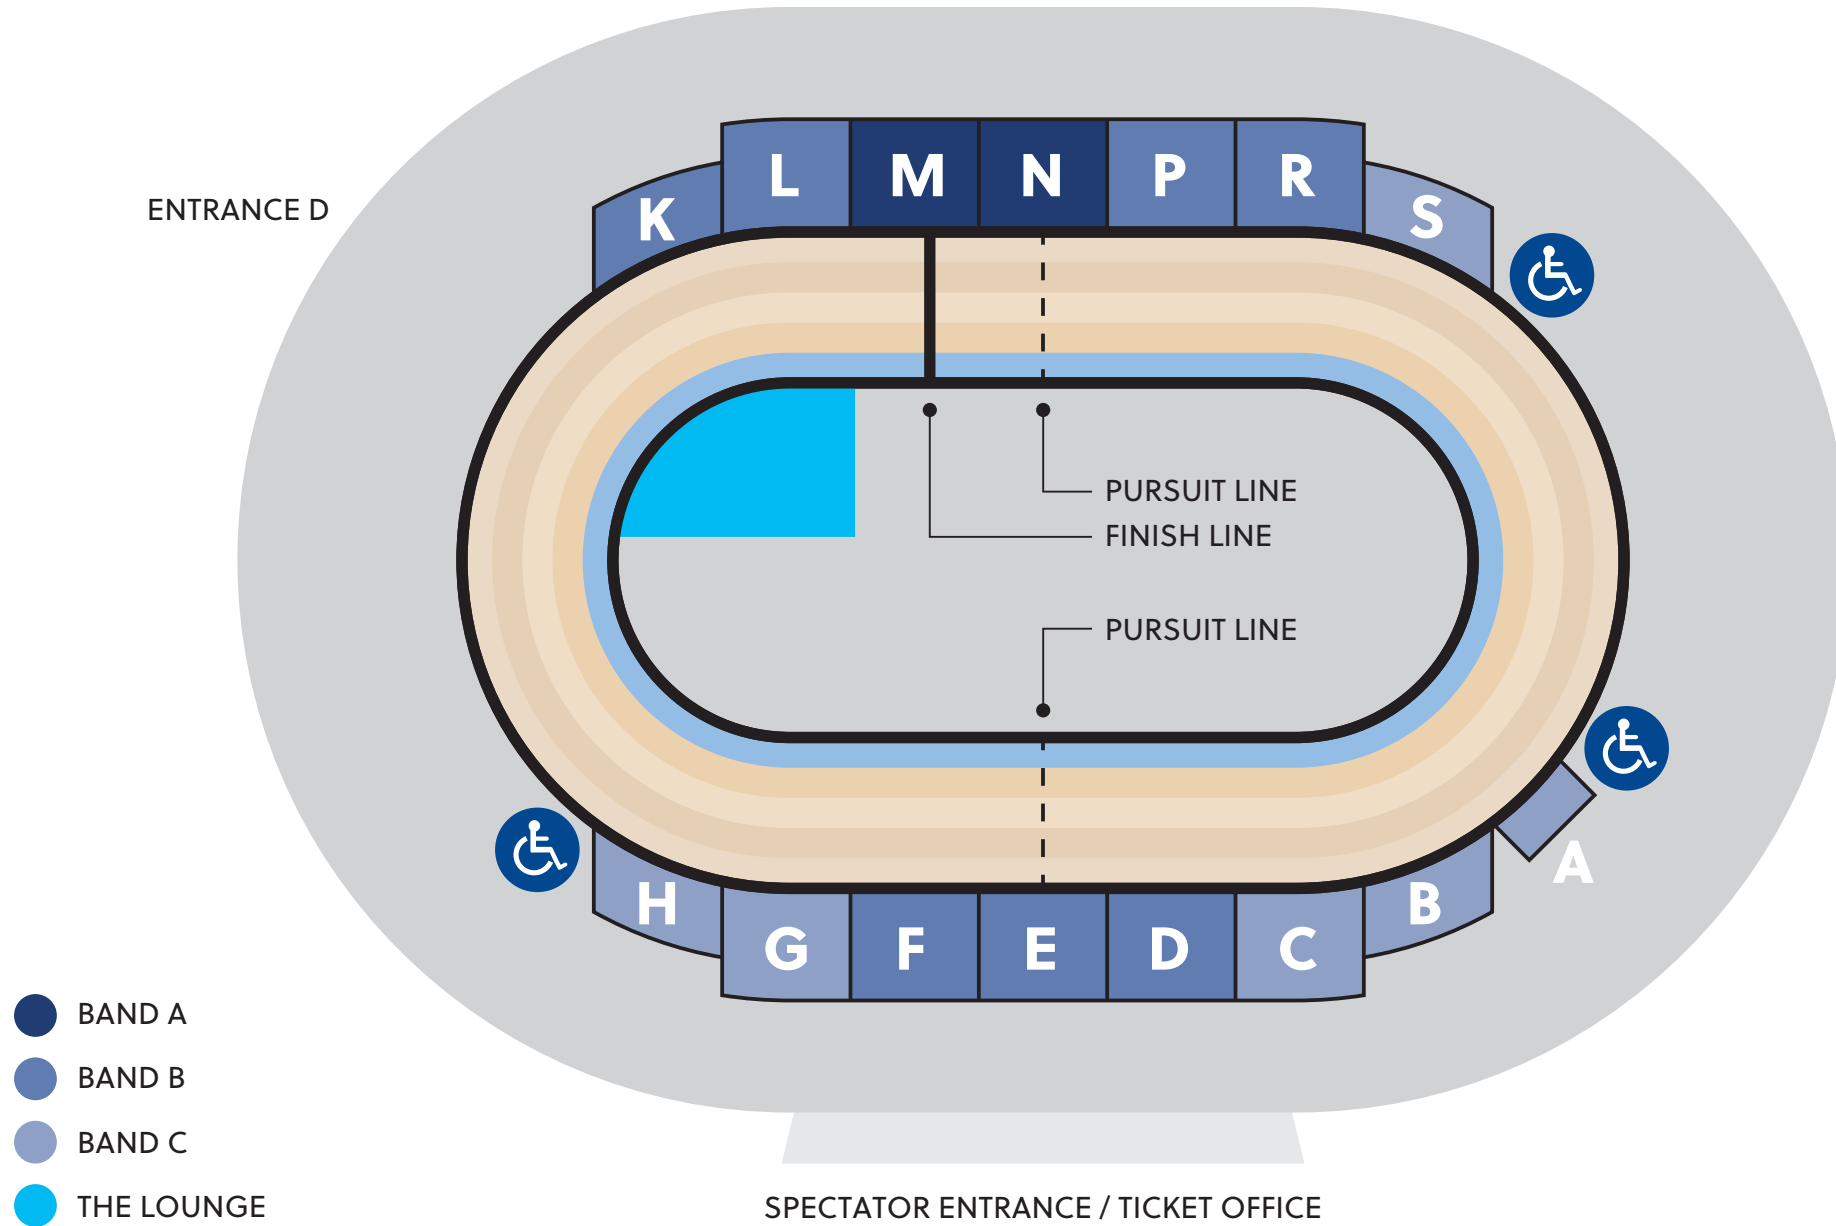

# HSBC UK NATIONAL CYCLING CENTRE SEATING MAP

NOT TO SCALE

Please note due to the height of the track railing, some front row seats may not be suitable for children or small adults. For accessible tickets please phone Ticketmaster on 0800 988 4440