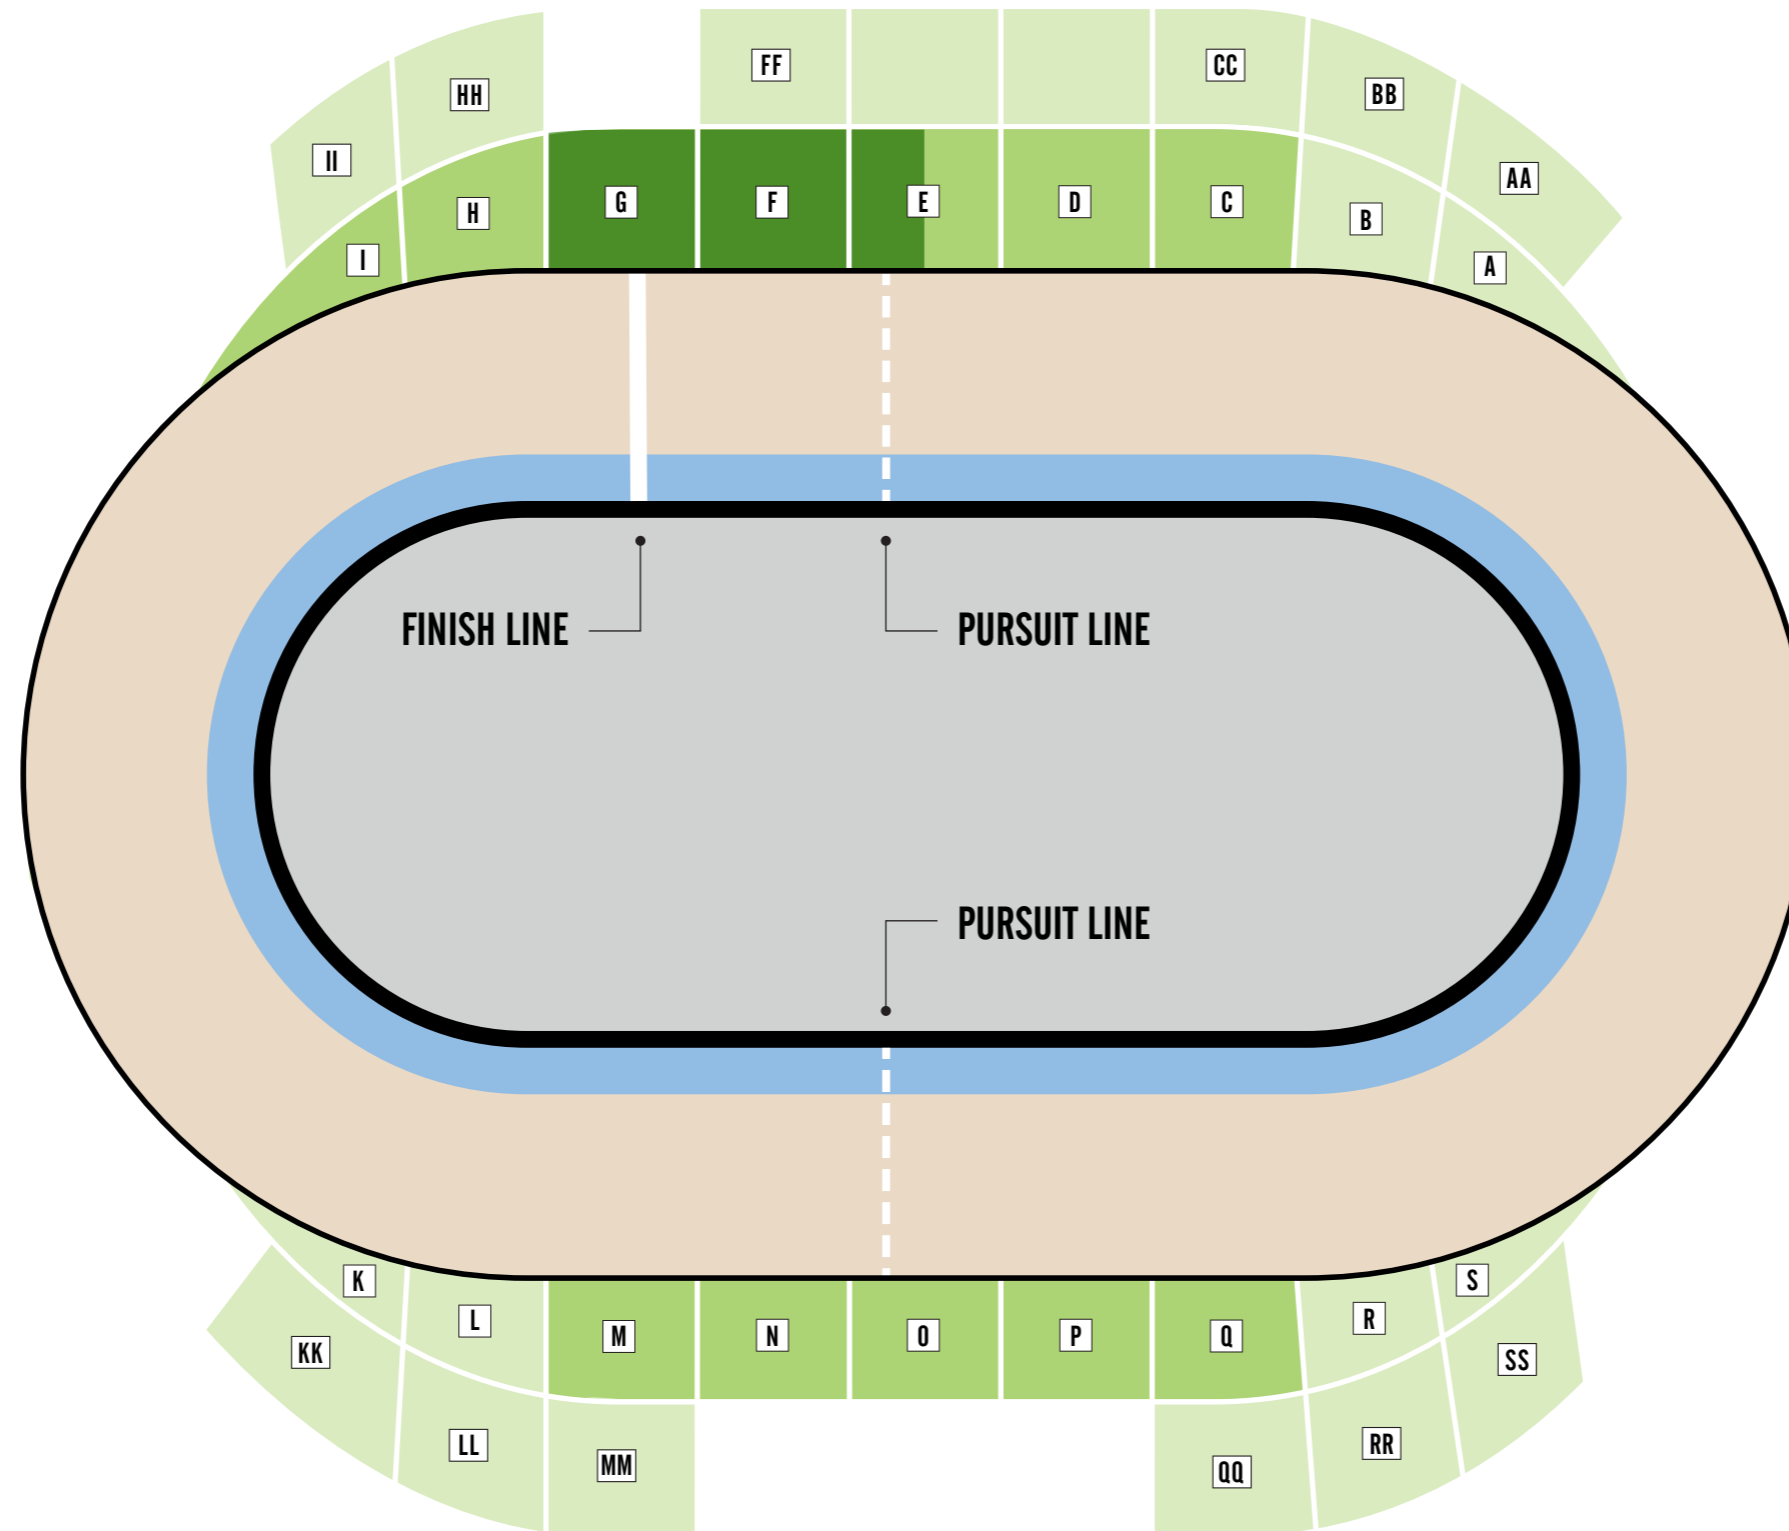

VELODROME SEATING PLAN

NOT TO SCALE

- FINISH LINE
- BAND A
- BAND B

Tickets in the Band C category are not shown on this graphic but are on sale through Ticketmaster, these seats may not be suitable for small adults or children due to the height of the railing. This restricted view has been reflected in the ticket price.